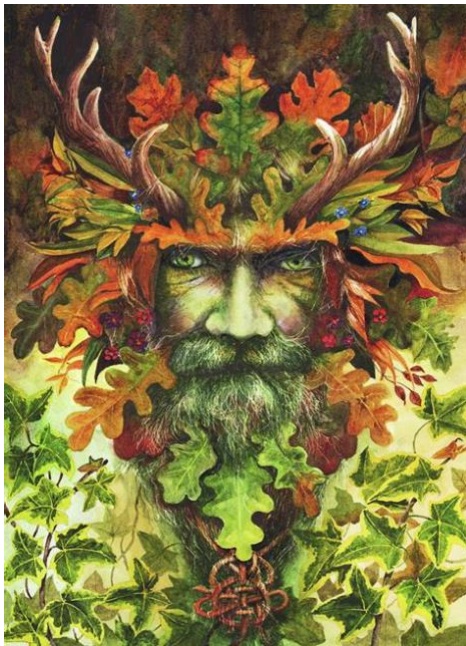

The Green Man

The Green Man is a legendary being and a symbol of death and rebirth. The figure represents the cycle of growth that happens every spring.

The figure is shown in many different ways. Branches and vines may sprout from the mouth, nose, or other parts of the face. Some variations show branches growing with flowers and fruits, or a leafy beard. There are three main common types:

- The Foliate Head – completely covered in green leaves
- The Disgorging Head – spews vegetation from its mouth
- The Bloodsucker Head – sprouts vegetation from tear ducts, nostrils, mouth and ears

Green Men are often found in carvings on both religious and non-religious buildings. He can be called many different names, such as the Green Knight, Jack in the Green, and John Barleycorn.

Famous figures are said to have been inspired by The Green Man, such as Peter Pan, Treebeard from The Lord of the Rings, and the Jolly Green Giant!